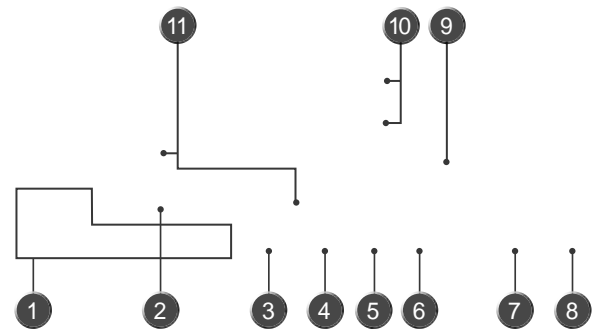

- Powered USB
- RS-232C(option)
- Line-out, Mic-in
- PCI slot
- 24 V power for printer
- 6 RS-232C
- 7 Parallel
- 8 VGA
- 9 Dual screen (option)
  DVI-D ' LVDS
- 10 Drawer
- 11 LAN
- 12 USB
- 13 PS/2 mouse
  PS/2 keyboard
- 14 AC Outlet
- 15 AC Inlet

■ ST-7000-WM-1C MODEL

- 1 RS-232C
- 2 Parallel
- 3 VGA
- 4 LAN
- 5 Drawer
- 6 PS/2 keyboard
- 7 AC Outlet
- 8 AC Inlet
- 9 24 V power for printer
- 10 PCI slot
- 11 LVDS+USB board slot